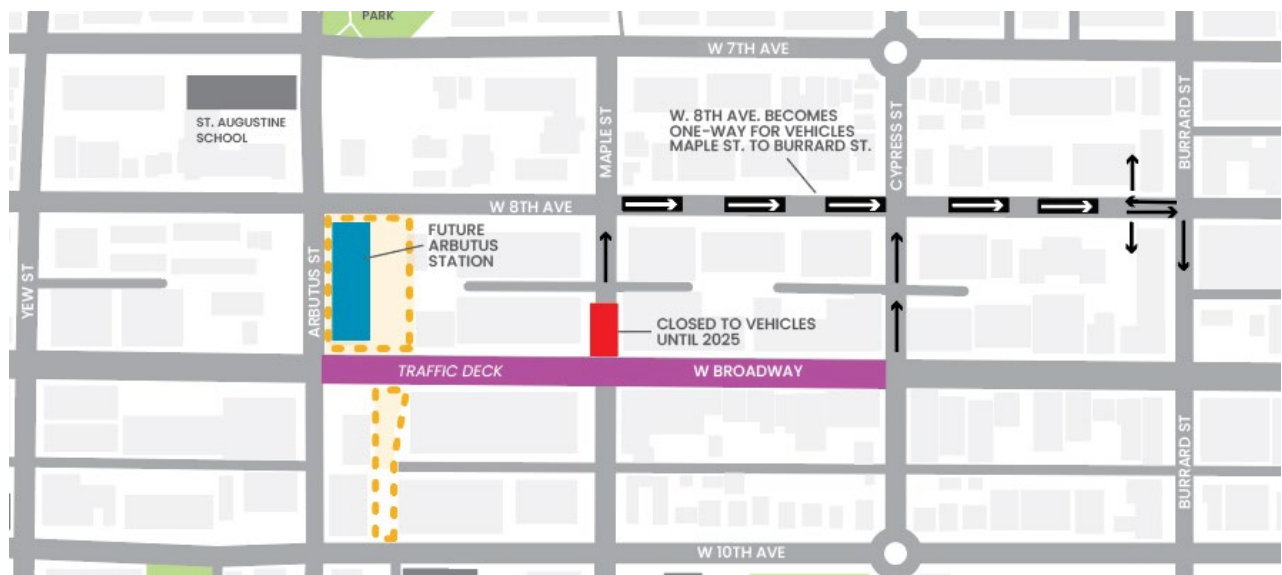

What to Expect

Throughout construction activities, access to residences, businesses, and parking lots will be maintained. Street parking on both sides of W. 8th Ave. will be maintained, but will become one-way, eastbound only. The Burrard St. access to the parking at 2401 W. Broadway, 1825 W. 8th Ave., and 1850 W. 8th Ave. will be maintained.

We thank residents, commuters, and businesses for their patience while we build the Broadway Subway Project. People travelling in the area may experience some traffic congestion, periodic lane restrictions, sidewalk modifications and pedestrian detours around the work areas. Please plan extra travel time, watch for wayfinding information, and obey traffic control personnel and all signs.

Please note, this information is current at the time of sending; however, schedules are subject to change. Visit www.broadwaysubway.ca for current details.

Updates will be provided at broadwaysubway.ca/construction.

Contact the Project

24/7 Construction
Information Line
1-844-815-6114

Project Information
broadwaysubway.ca
broadwaysubway@gov.bc.ca

Work on the Project
bcib.ca
info@bcib.ca